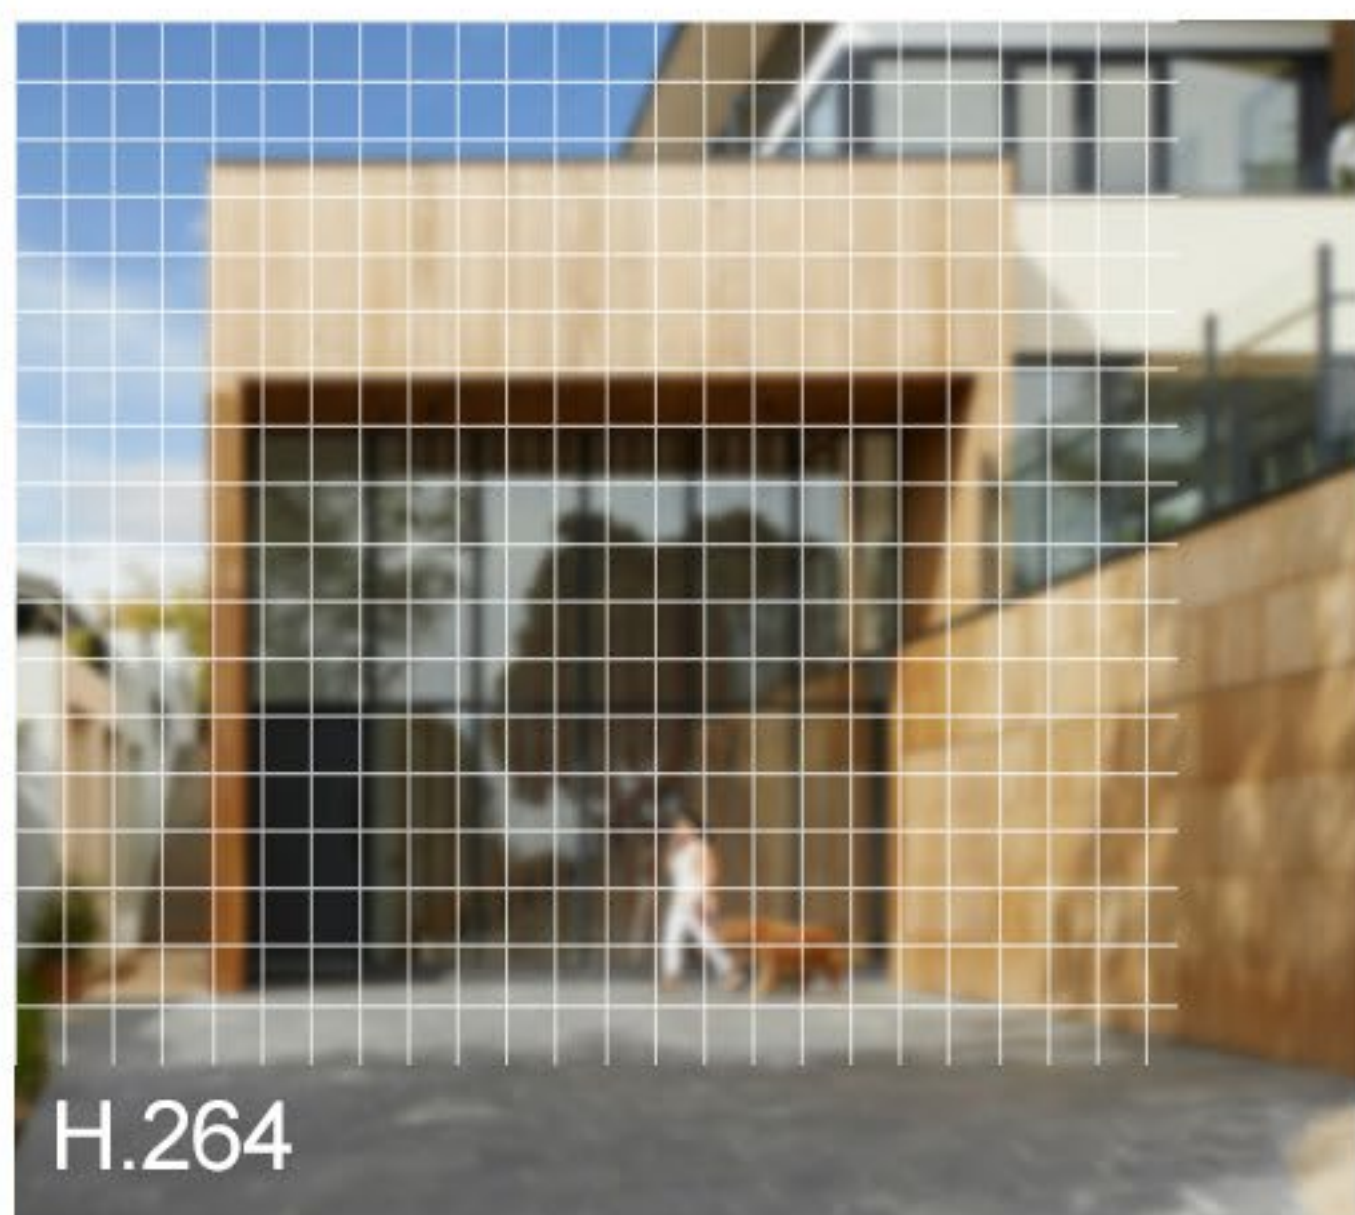

When the camera detects strangers and vehicles within its monitoring range, it will send notifications through the app to alert the user.

Human Detection

Vehicle Detection

H.265 Saves Hard Disk Space

Effectively controlling the video stream reduces the video bitrate and saves storage space.