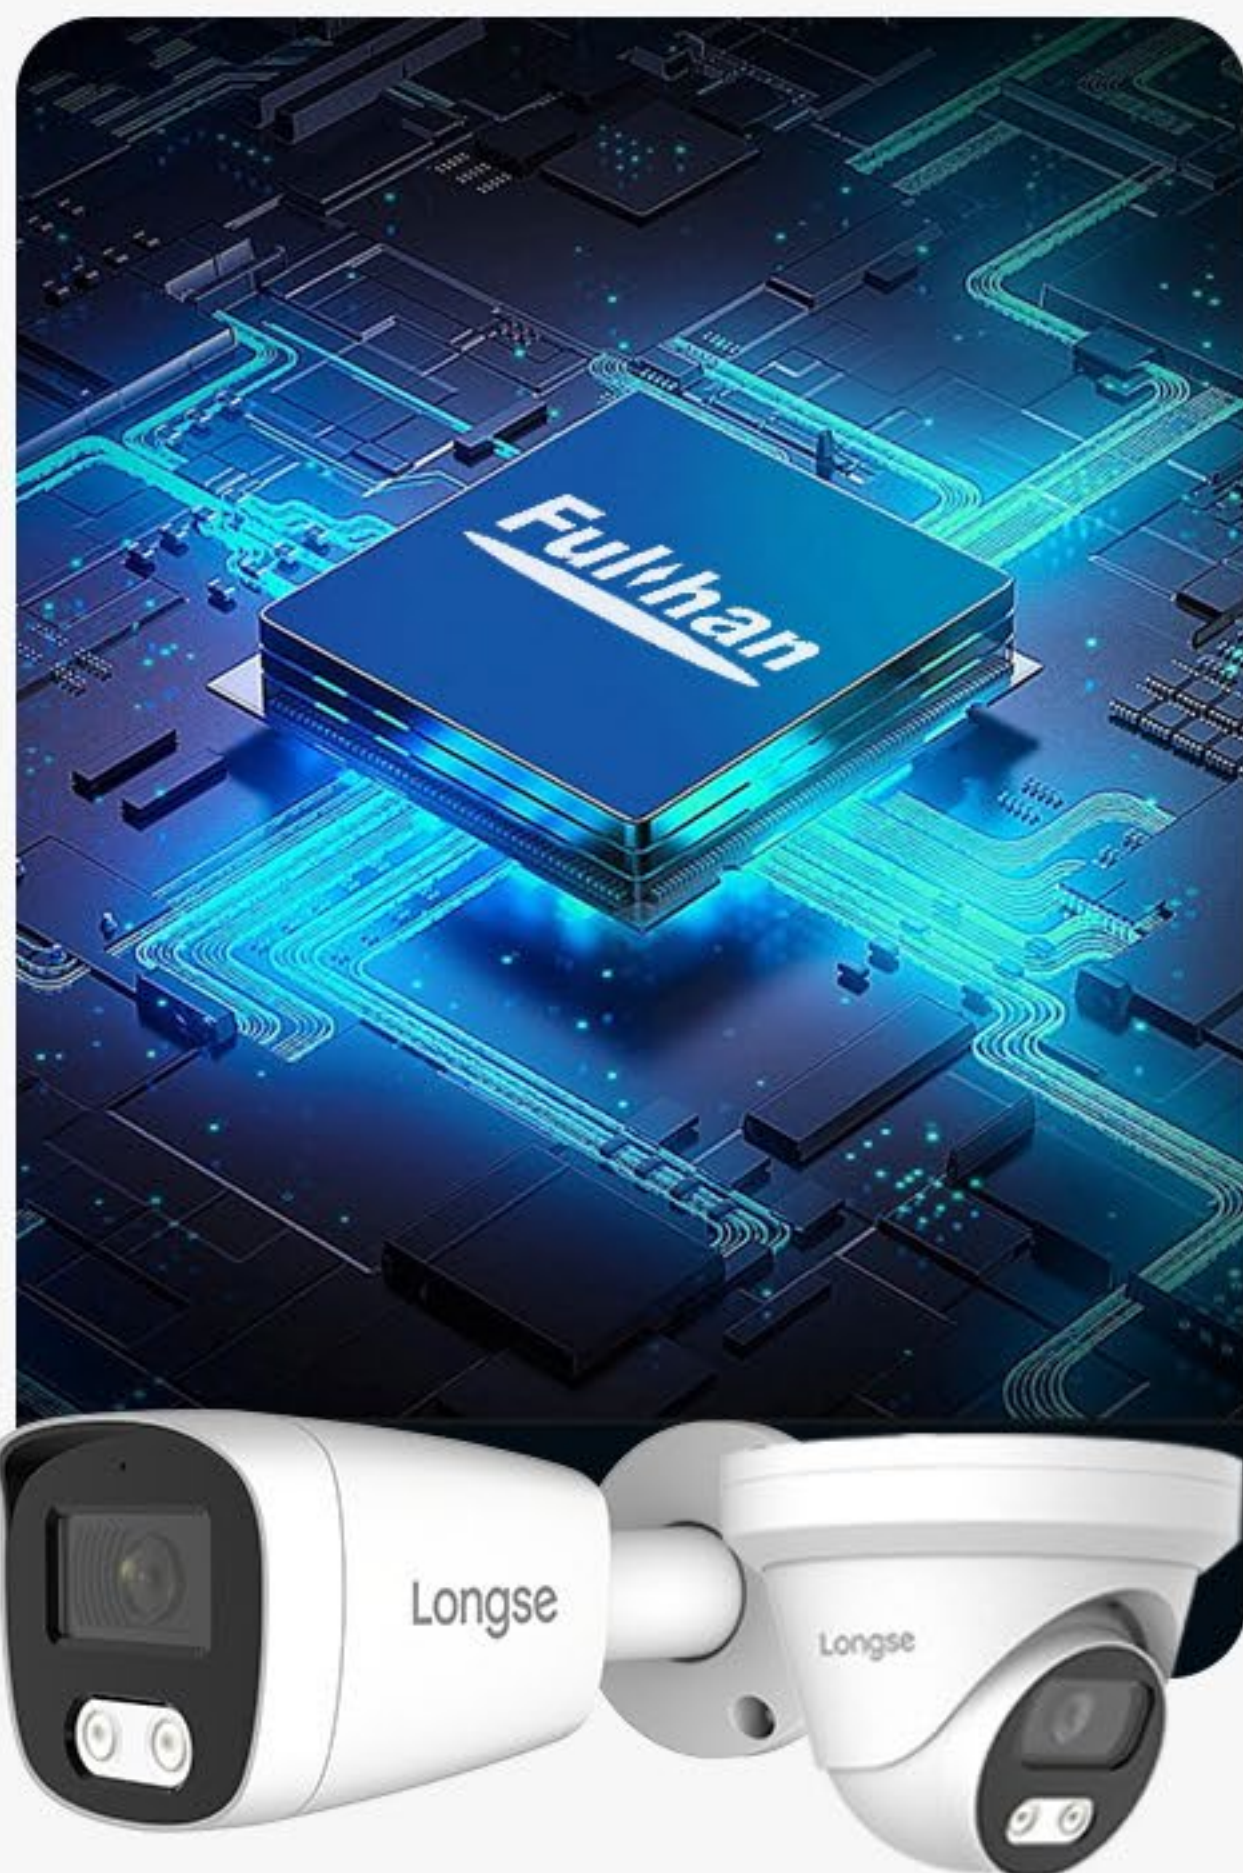

Longse

OEM / ODM

Full Color Series

Network Camera

Fullhan SOC

For the best night vision, choose our full-color solution.
Lens: 2.8mm/3.6mm (F1.6) /6mm

DWDR

POE

HD

2MP

1/2.9" Progressive Scan CMOS
1080P/720P@30fps/3MP@30fps

4MP

1/3" Progressive Scan CMOS
4MP@30fps/1080P@30fps/720P@30fps

Full Color Night Vision