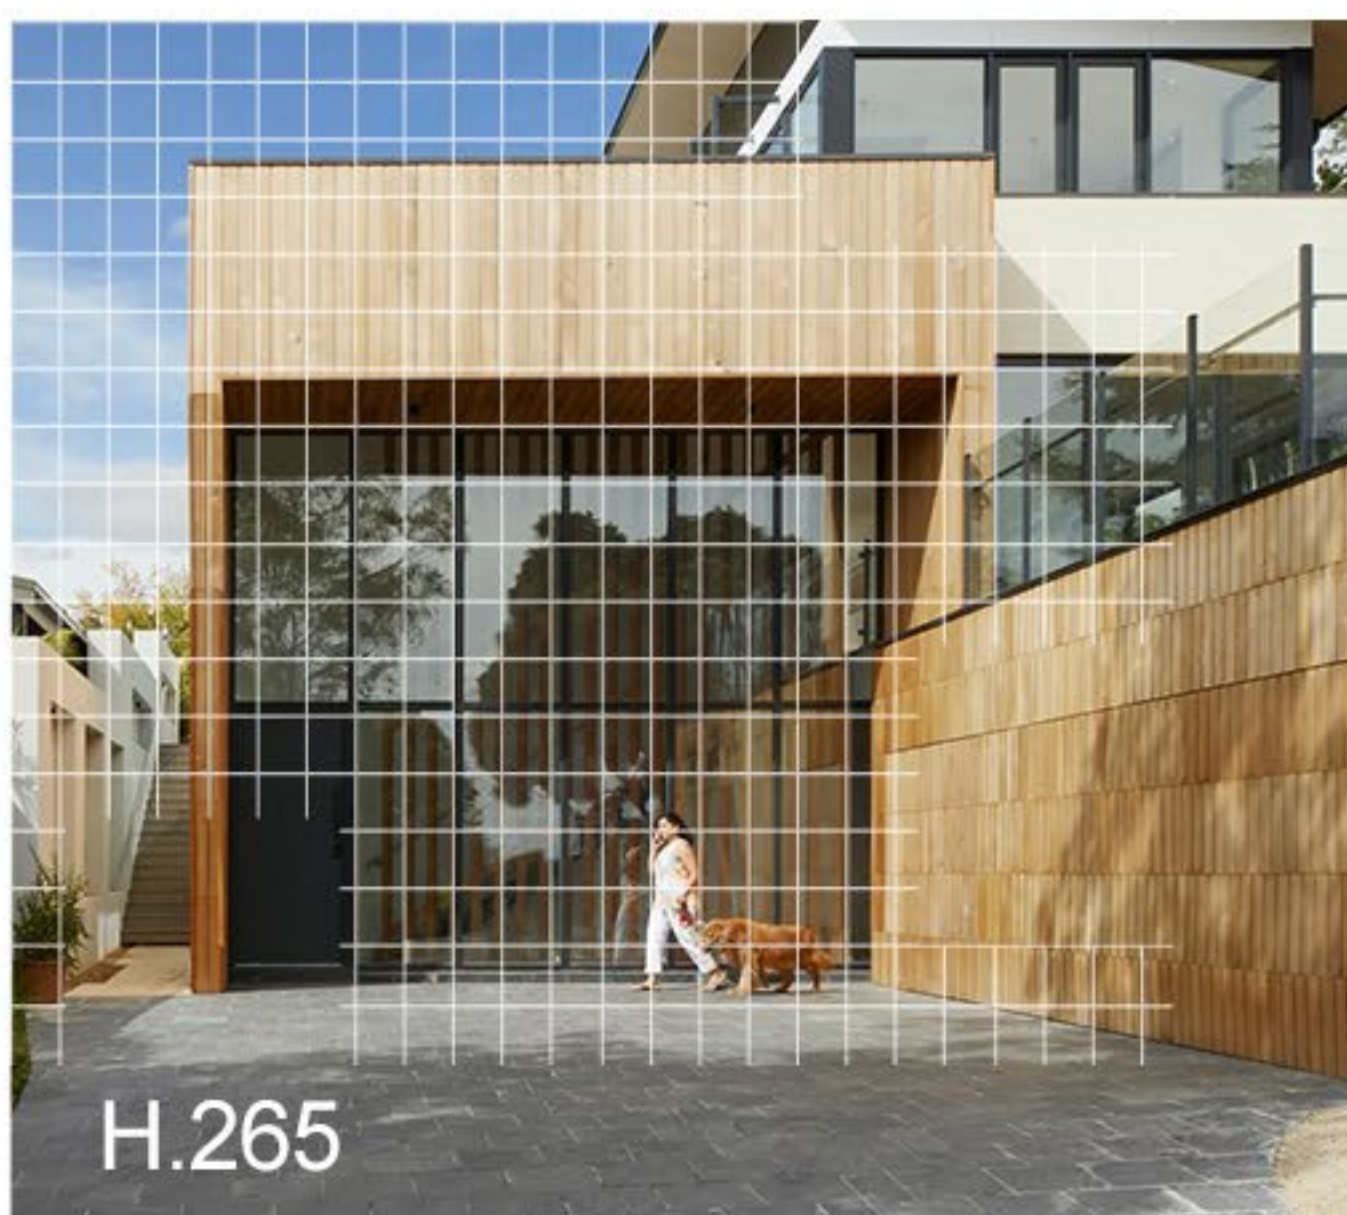

H.265

Wire-free Security System

Multiple WiFi camera kit options are available to match your needs.