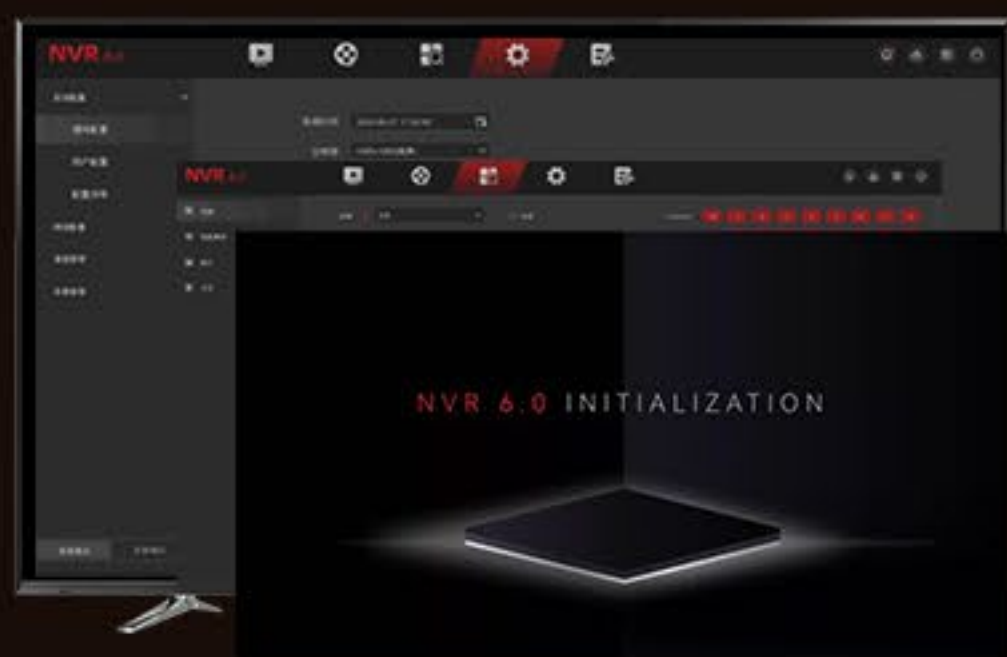

POE NVR

Real-time 4K Preview

For a hassle-free fix that handles both power and data, Opt for a POE NVR, and keep your worries at nada.

	Video Input	Alarm I/O	Audio I/O	Storage
NVR3216E2P16	16CH	16/4	1/1	 2xMax 8TB 1xESATA
NVR3332E2P16	32CH	4/1	1/1	 2xMax 10TB

Connection Diagram

Multi-platform View

APP Remote Viewing

Real-time Monitoring

POE NVR

Real-time 4K Preview

For a hassle-free fix that handles both power and data, Opt for a POE NVR, and keep your worries at nada.