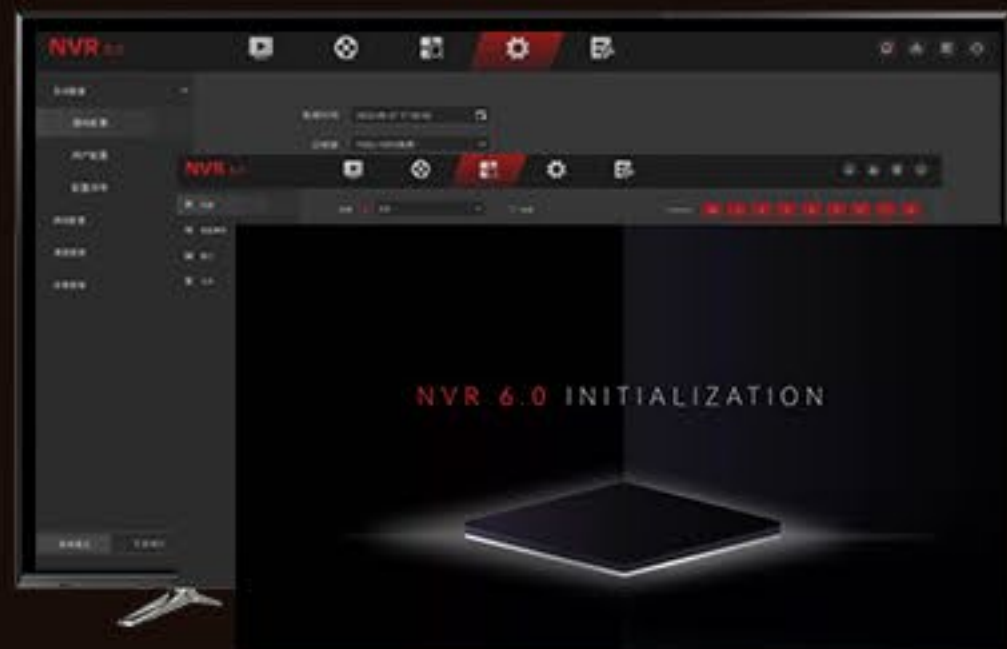

Connection Diagram

Multi-platform View

APP Remote Viewing

Real-time Monitoring

POE NVR

Real-time 4K Preview

For a hassle-free fix that handles both power and data, Opt for a POE NVR, and keep your worries at nada.

APP Remote Viewing

Real-time Monitoring

Longse

POE Kits

IP Security System

Power up with POE, Installation Made Easy

5MP / 8MP

4CH / 8CH