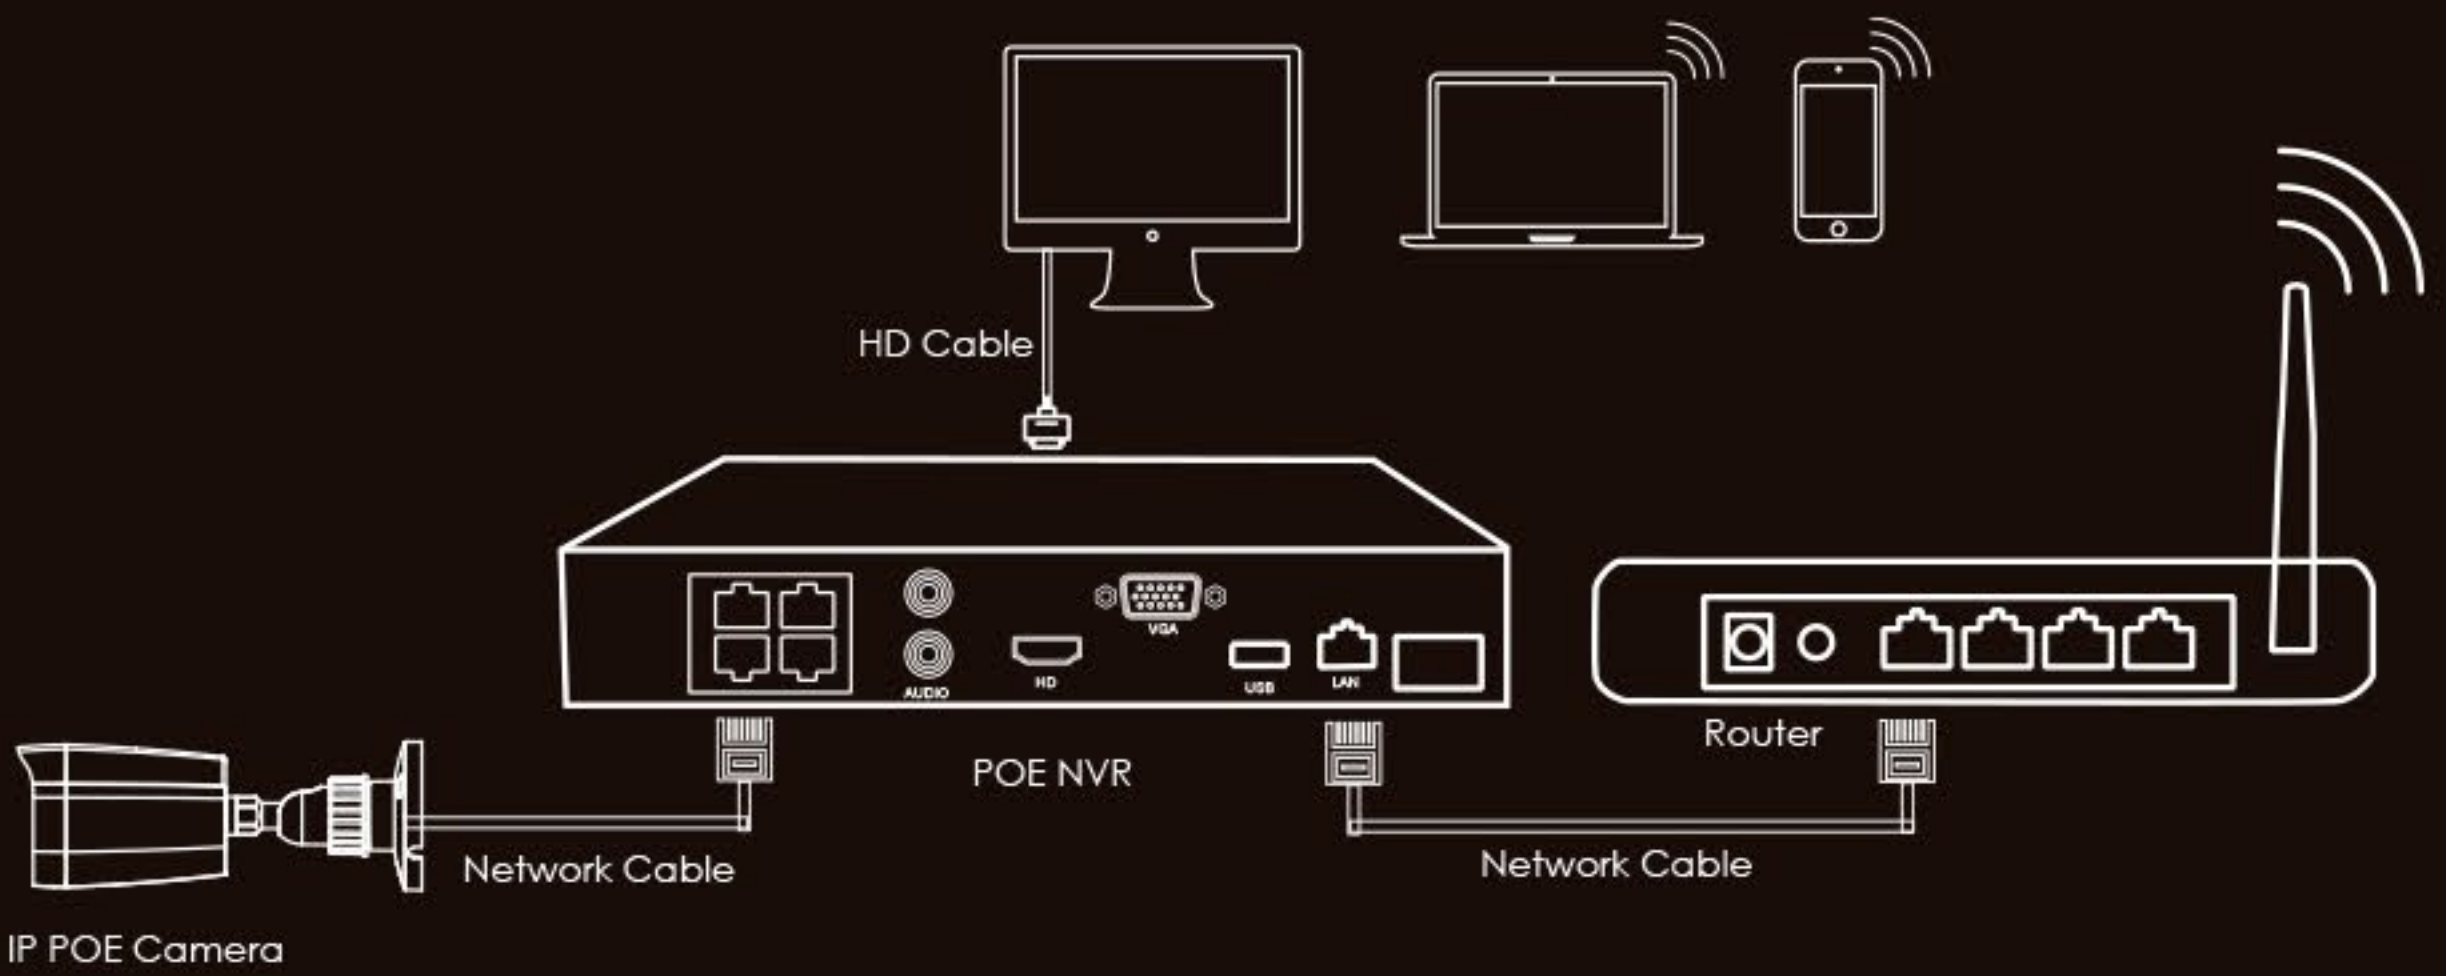

POE NVR

Real-time 4K Preview

For a hassle-free fix that handles both power and data, Opt for a POE NVR, and keep your worries at nada.

	Video Input	Alarm I/O	Audio I/O	Storage
NVR3216E2P16	16CH	16/4	1/1	 2xMax 8TB 1xESATA
NVR3332E2P16	32CH	4/1	1/1	 2xMax 10TB

Connection Diagram

Multi-platform View

APP Remote Viewing

Real-time Monitoring

POE NVR

Real-time 4K Preview

For a hassle-free fix that handles both power and data, Opt for a POE NVR, and keep your worries at nada.

APP Remote Viewing

Real-time Monitoring

Longse

POE Kits

IP Security System

Power up with POE, Installation Made Easy

5MP / 8MP

4CH / 8CH