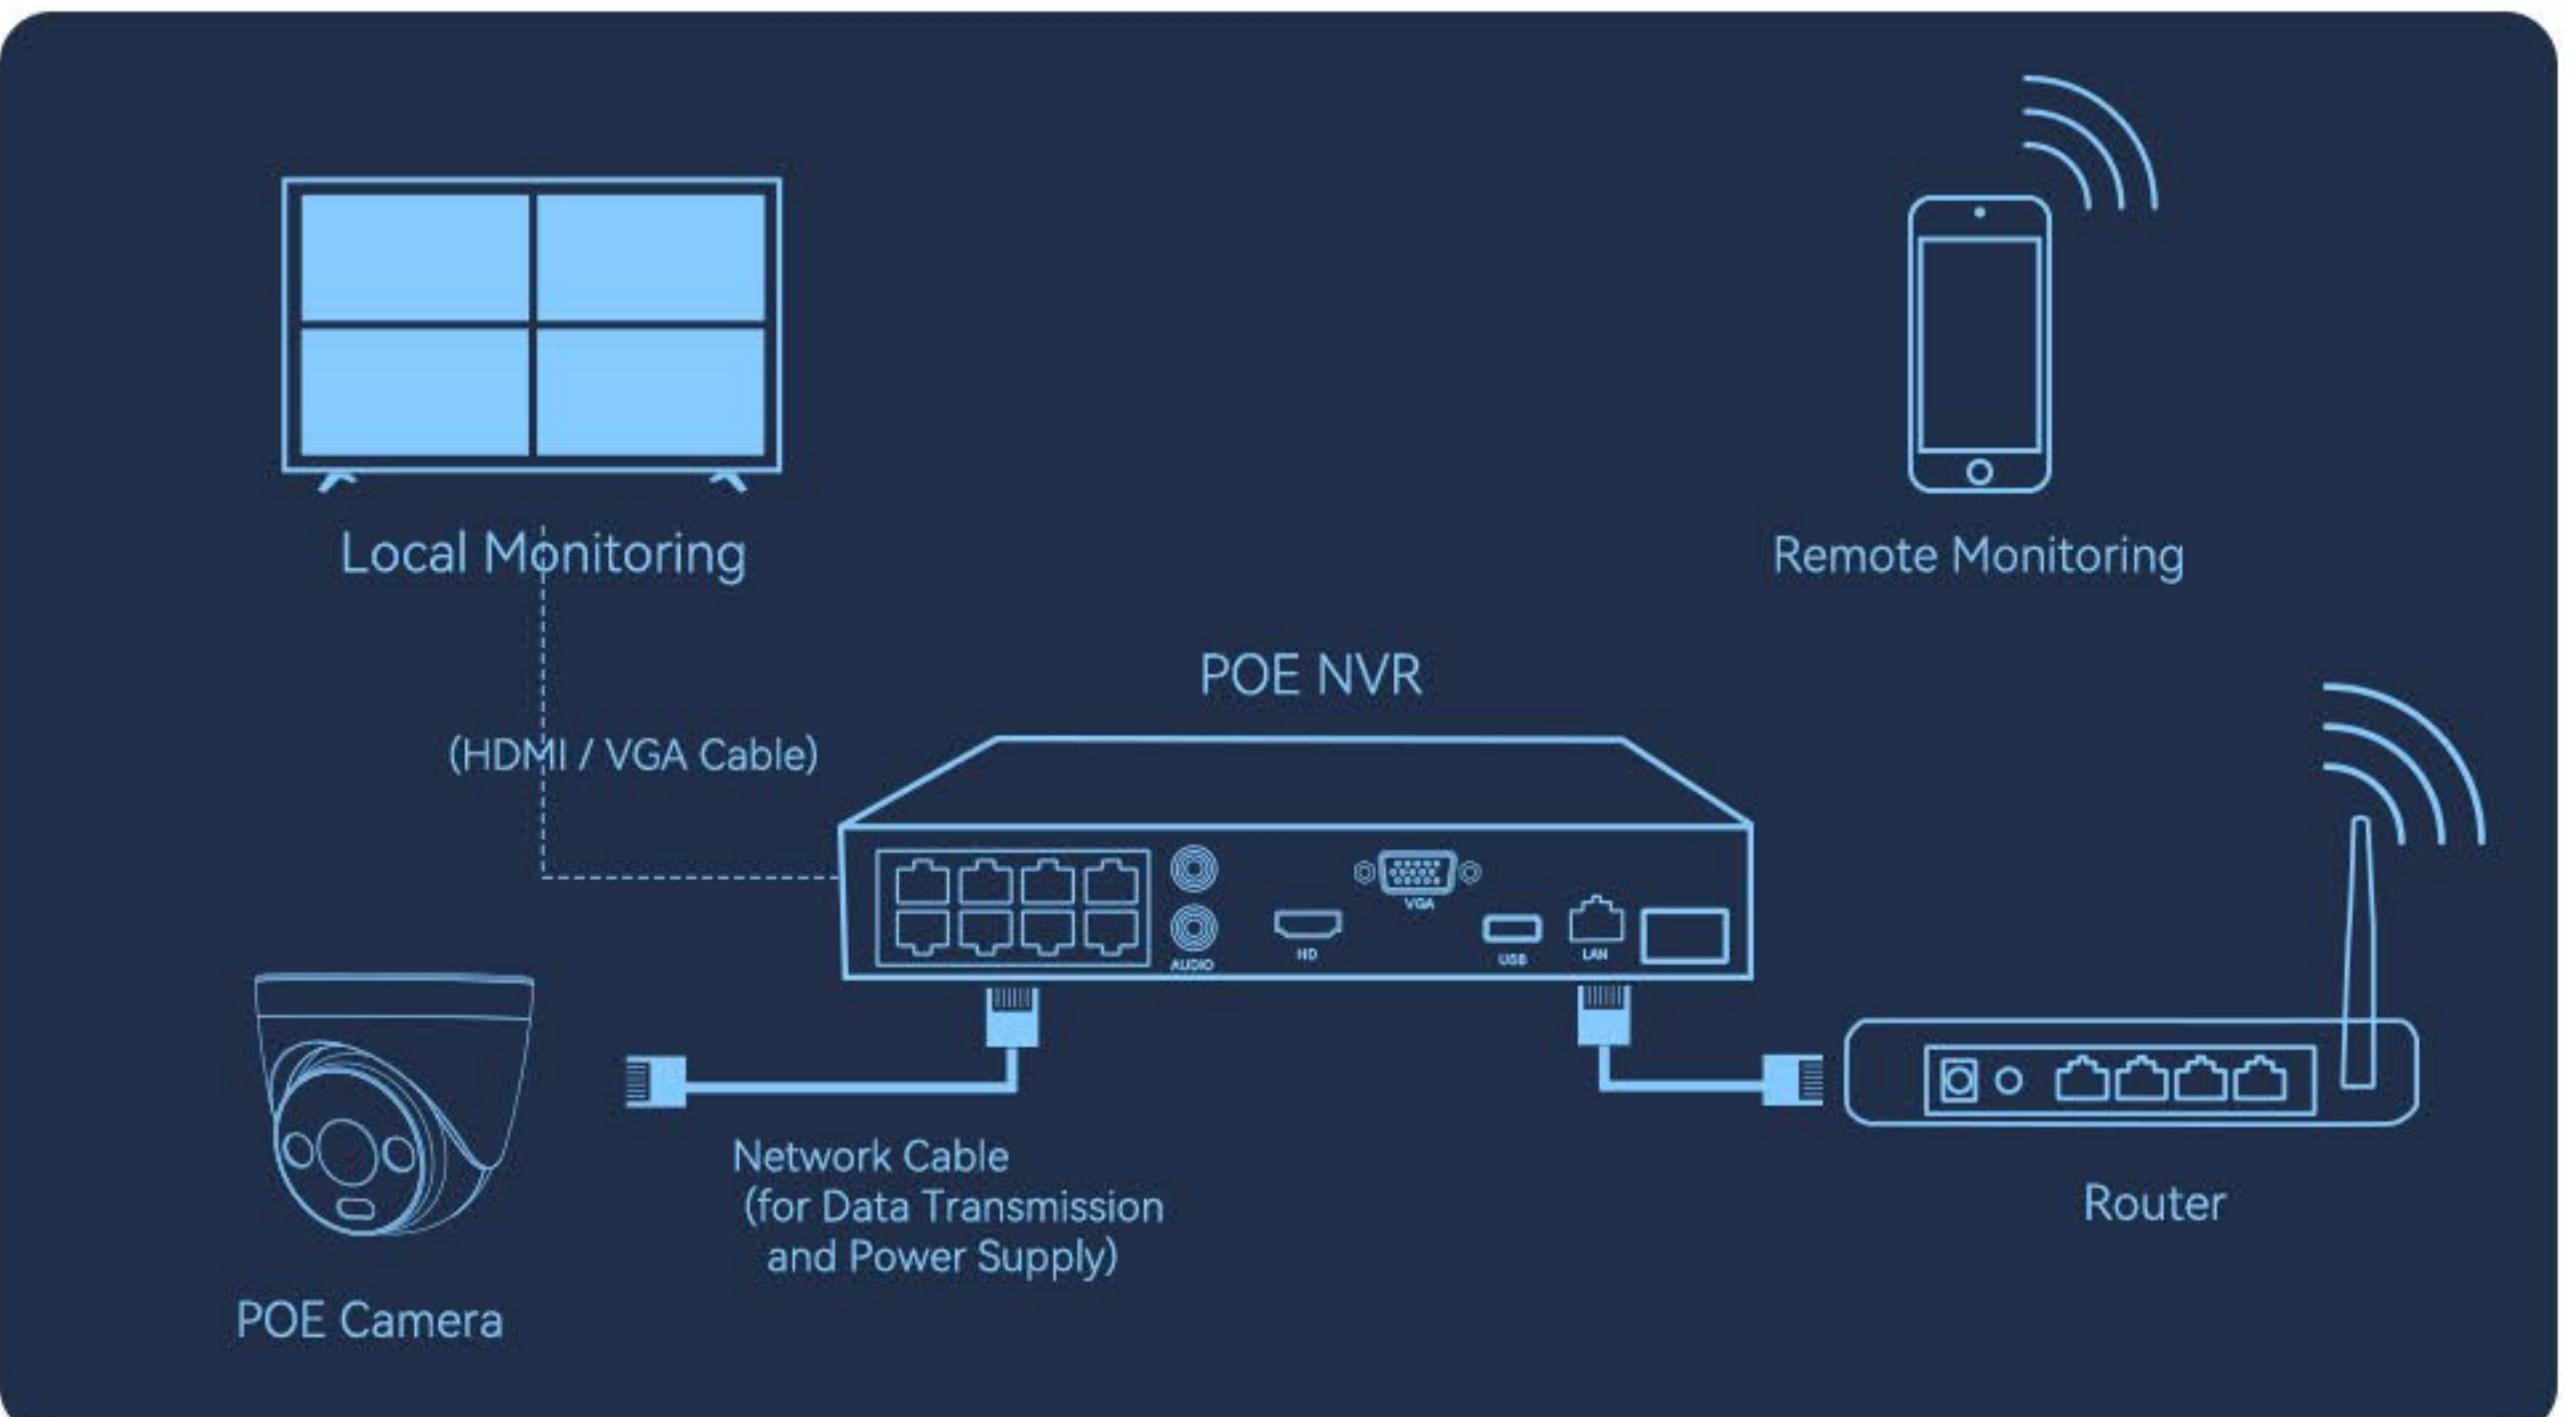

APP Remote Viewing

Real-time Monitoring

Longse

POE Kits

IP Security System

Power up with POE, Installation Made Easy

5MP / 8MP

4CH / 8CH

Longse

POE Kits

Power up with POE, Installation Made Easy

IP Security System

5MP / 8MP

4CH / 8CH

Longse

Wire-Free Security Systems

Wi-Fi Range
No Obstacles
400m Max

Remote
Monitoring

Smart
H.265

WDR

Longse

Wire-Free Security Systems

Connect faster, experience smoother

2MP/5MP