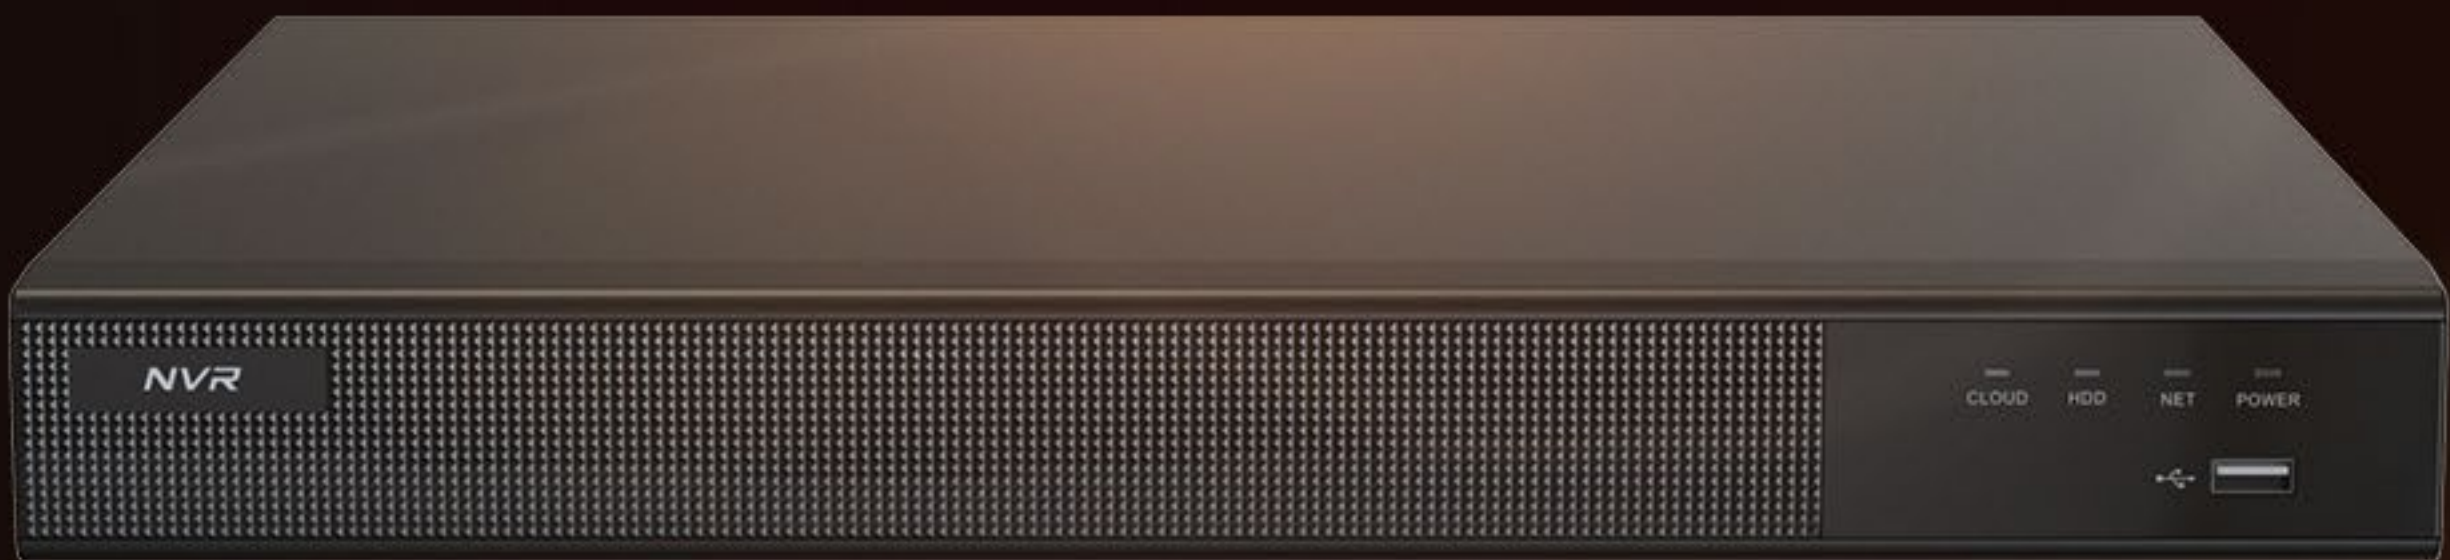

Longse

12M NVR

The output of **16 to 64 channels**,
Real-time **4K** preview, without buffering,
Up to 8 hard disks, memory spacious and vast.

Pro Series

	Video Input	Alarm I/O	Audio I/O	Storage
NVR3216E2	16CH	16/4	1/1	2*Max 8TB 1xESATA
NVR3332E2	32CH	4/1	1/1	2*Max 10TB
NVR3332K4	32CH	16/4	1/1	4*Max 8TB 1xESATA
NVR3332K8	32CH	16/4	1/1	8*Max 8TB 1xESATA
NVR3664K8	64CH	16/4	1/1	8*Max 8TB 1xESATA