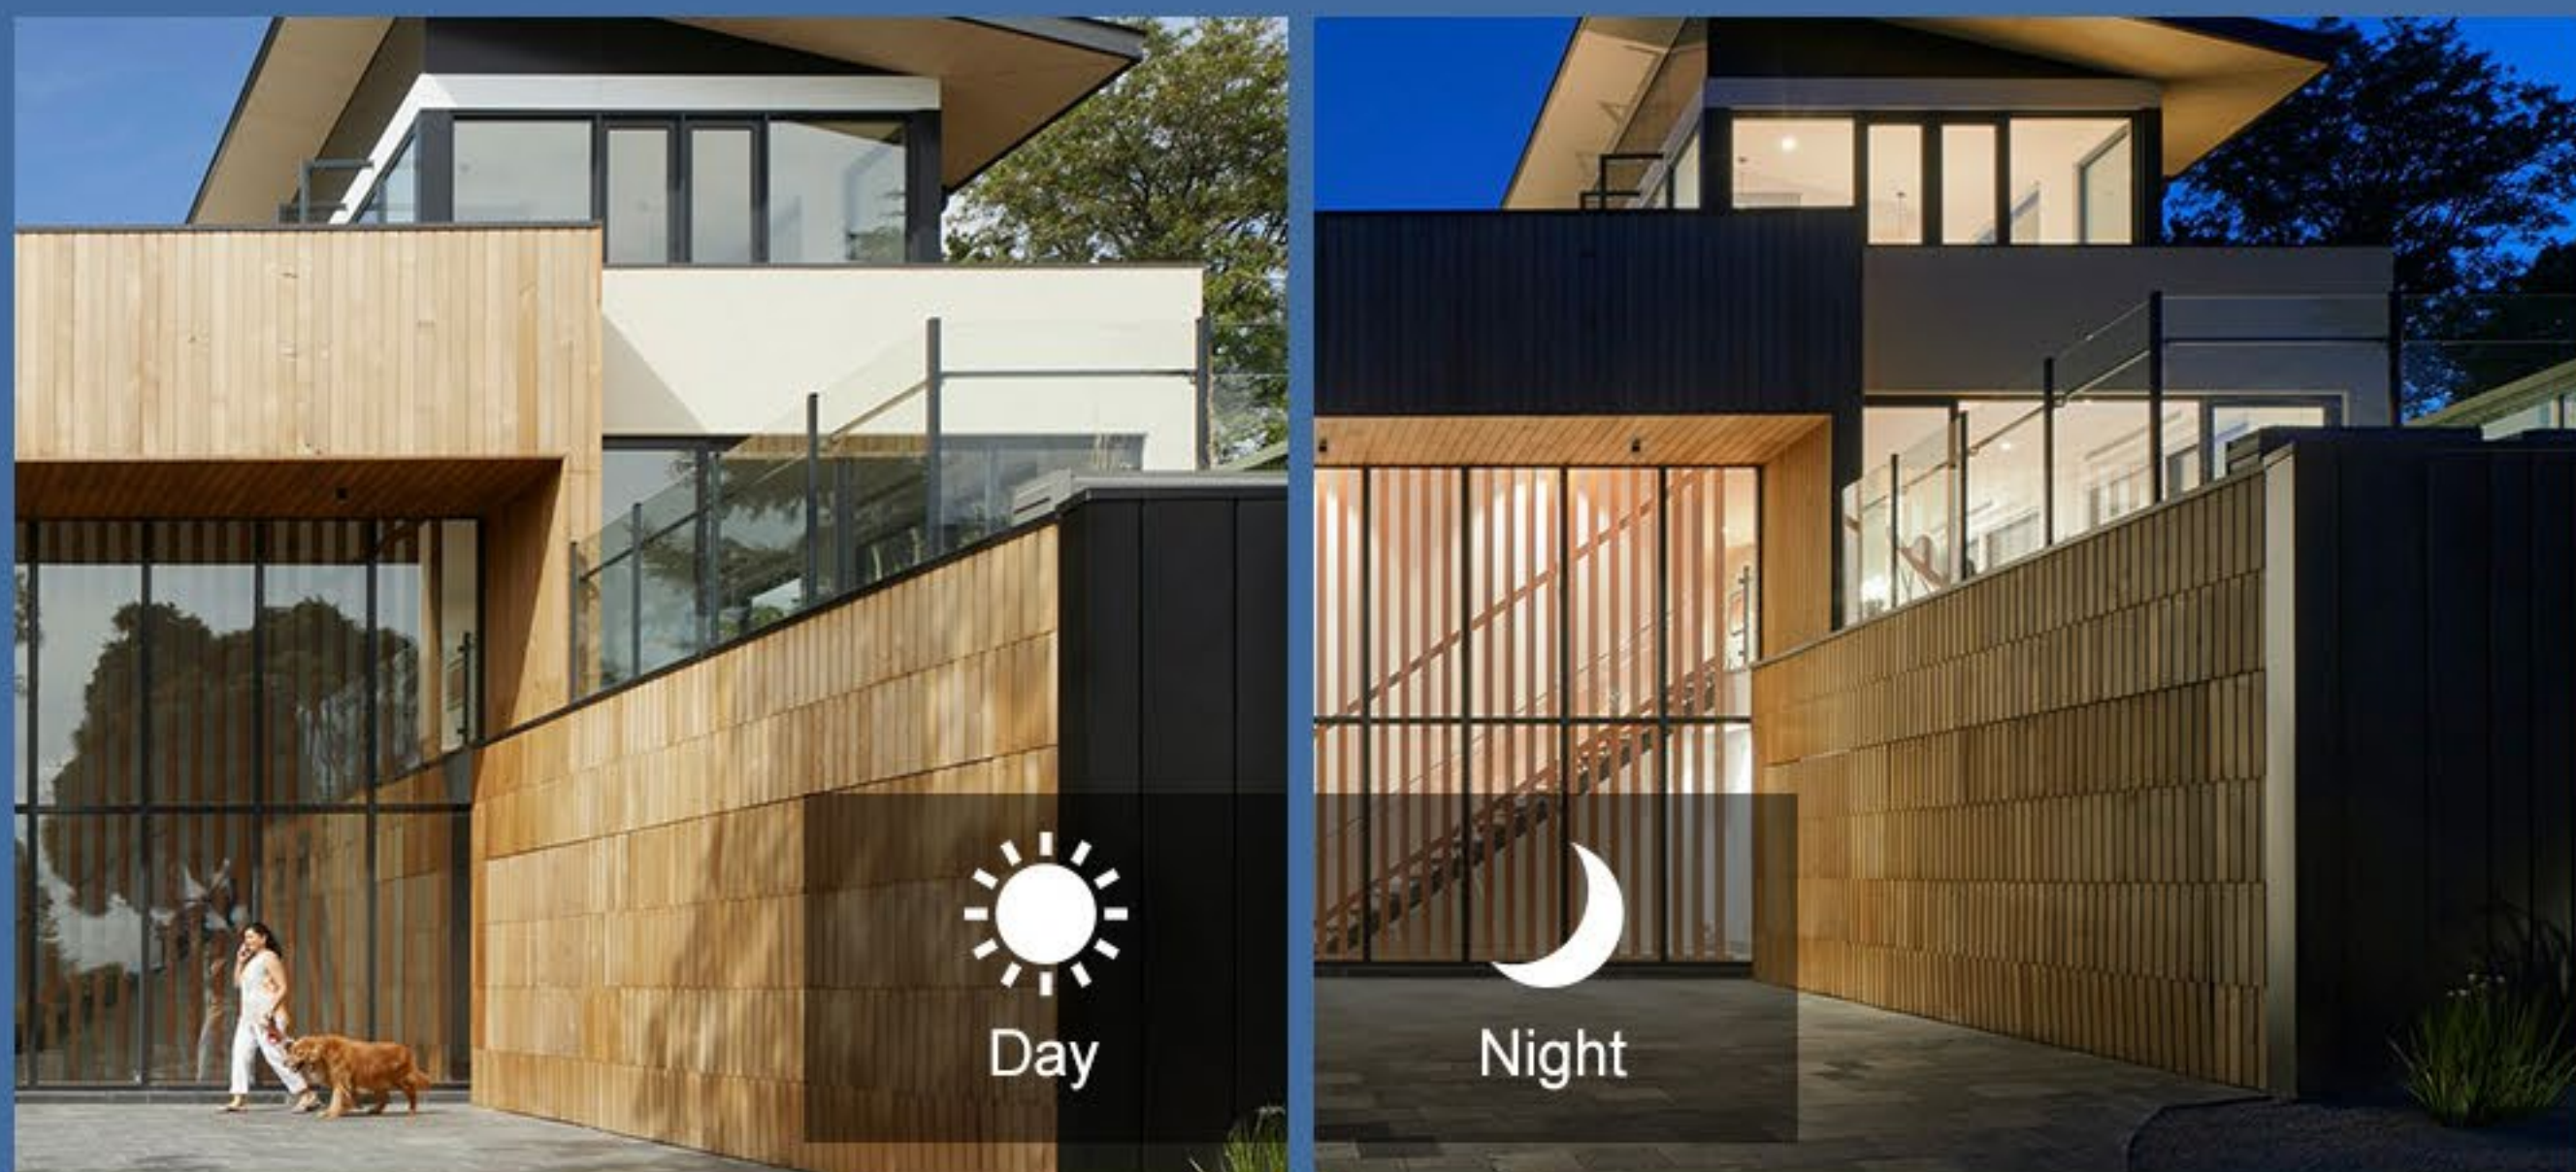

Smart H.265

Plug & Play

Wi-Fi Range
No Obstacles 400m Max

Remote View

24/7 Full Color

The camera provides high-quality full-color images both day and night, allowing users to have a better visual experience.