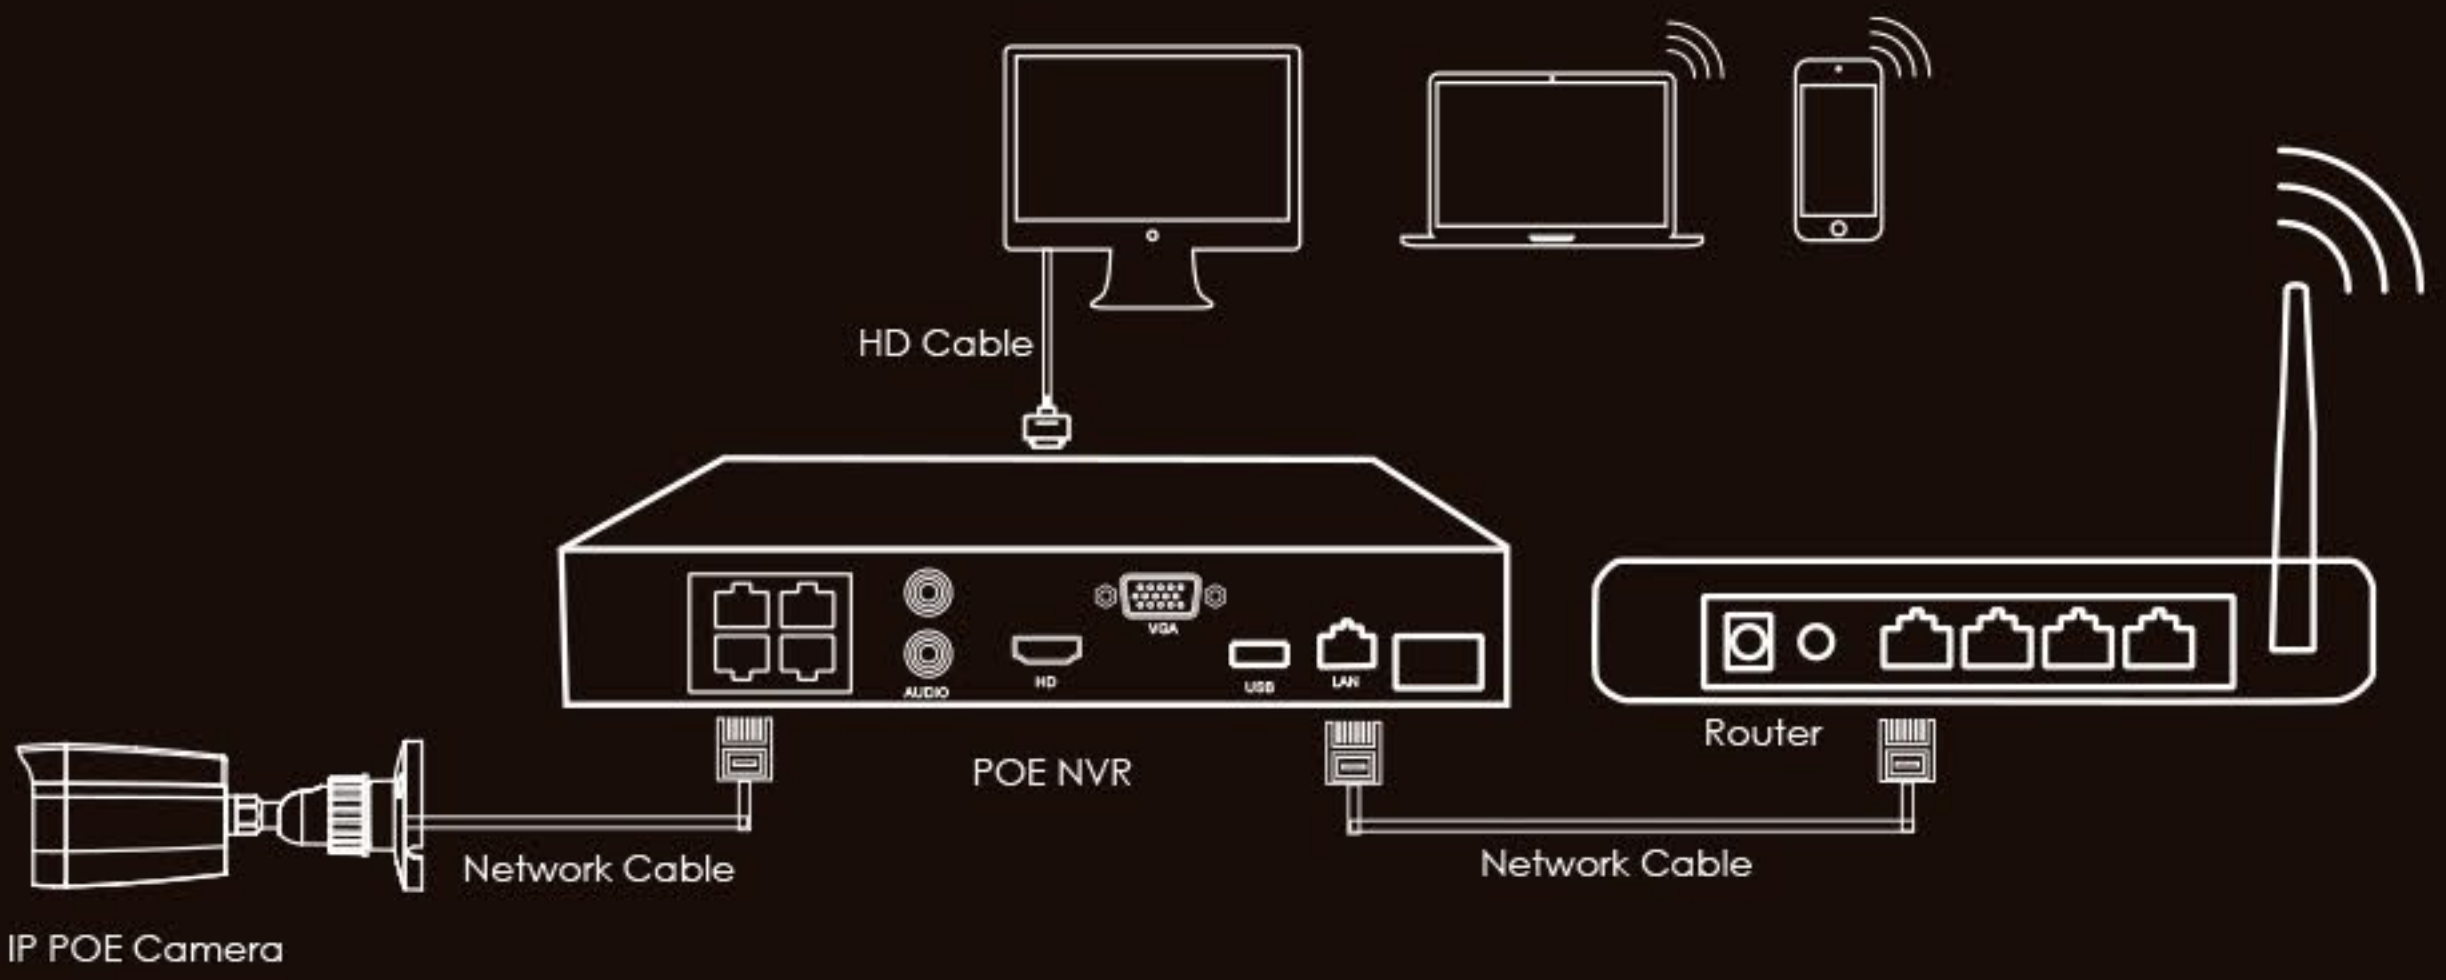

Connection Diagram