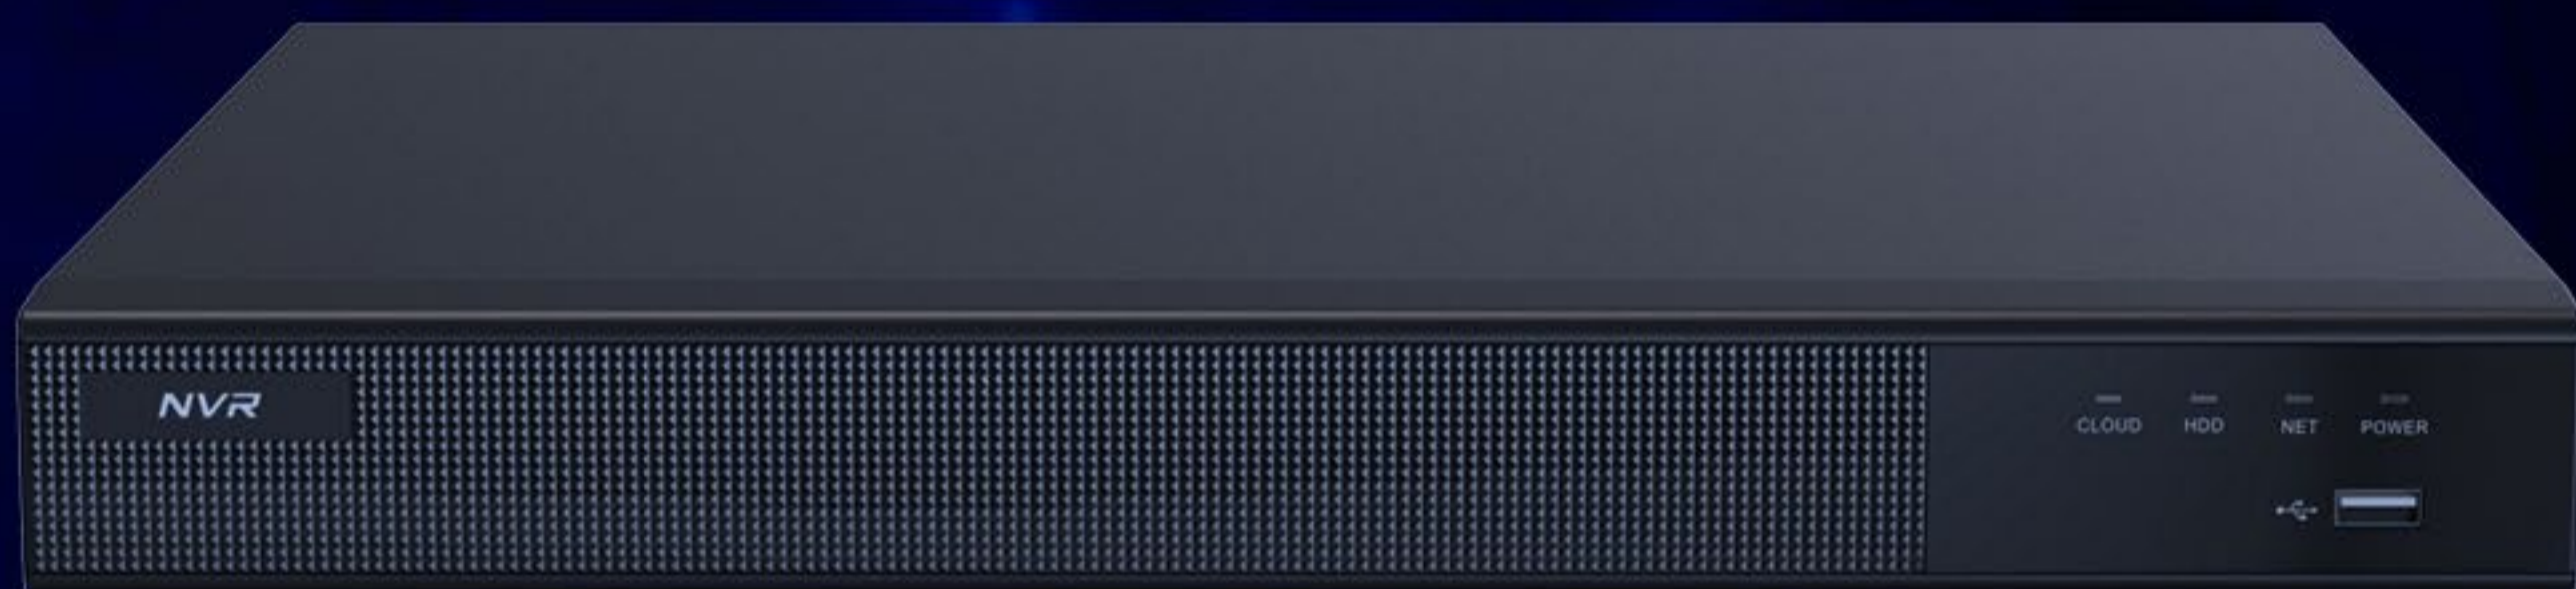

Up to 12MP
Camera Access

2 SATA Hard
Disk Interface
(Up to 10 TB)

H.265 Video
Compression

Up to 32CH

24/7 Recording

Plug and Play

Longse

OEM / ODM