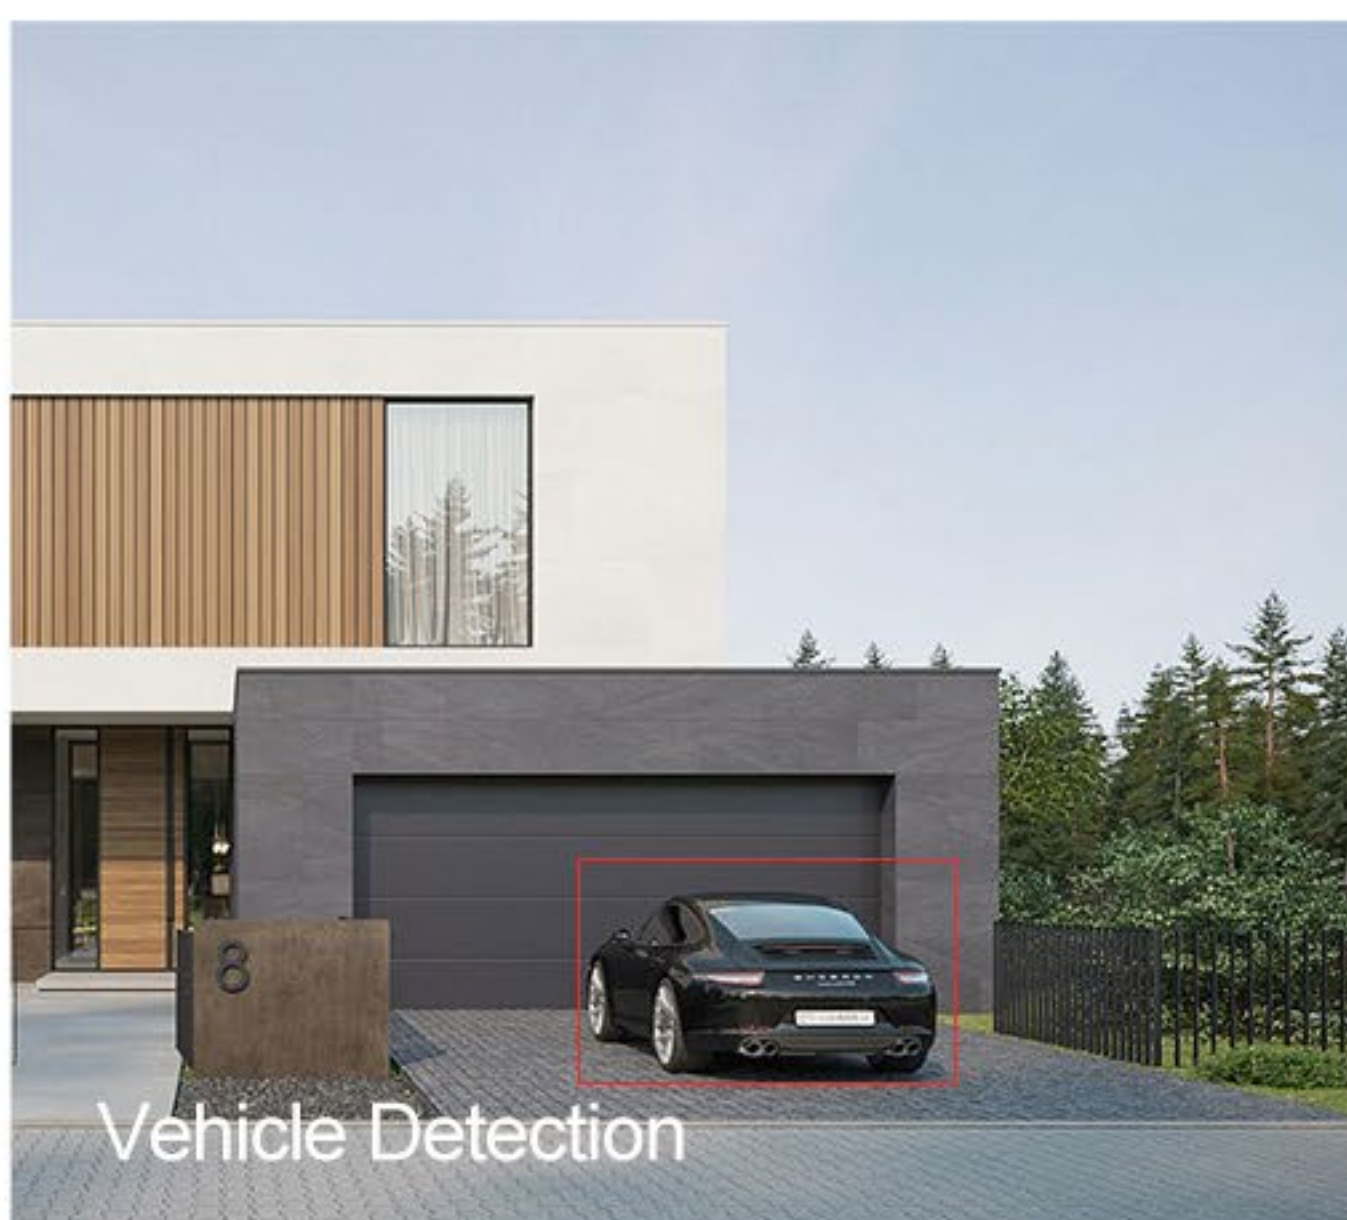

Vehicle Detection

H.265 Saves Hard Disk Space

Effectively controlling the video stream reduces the video bitrate and saves storage space.