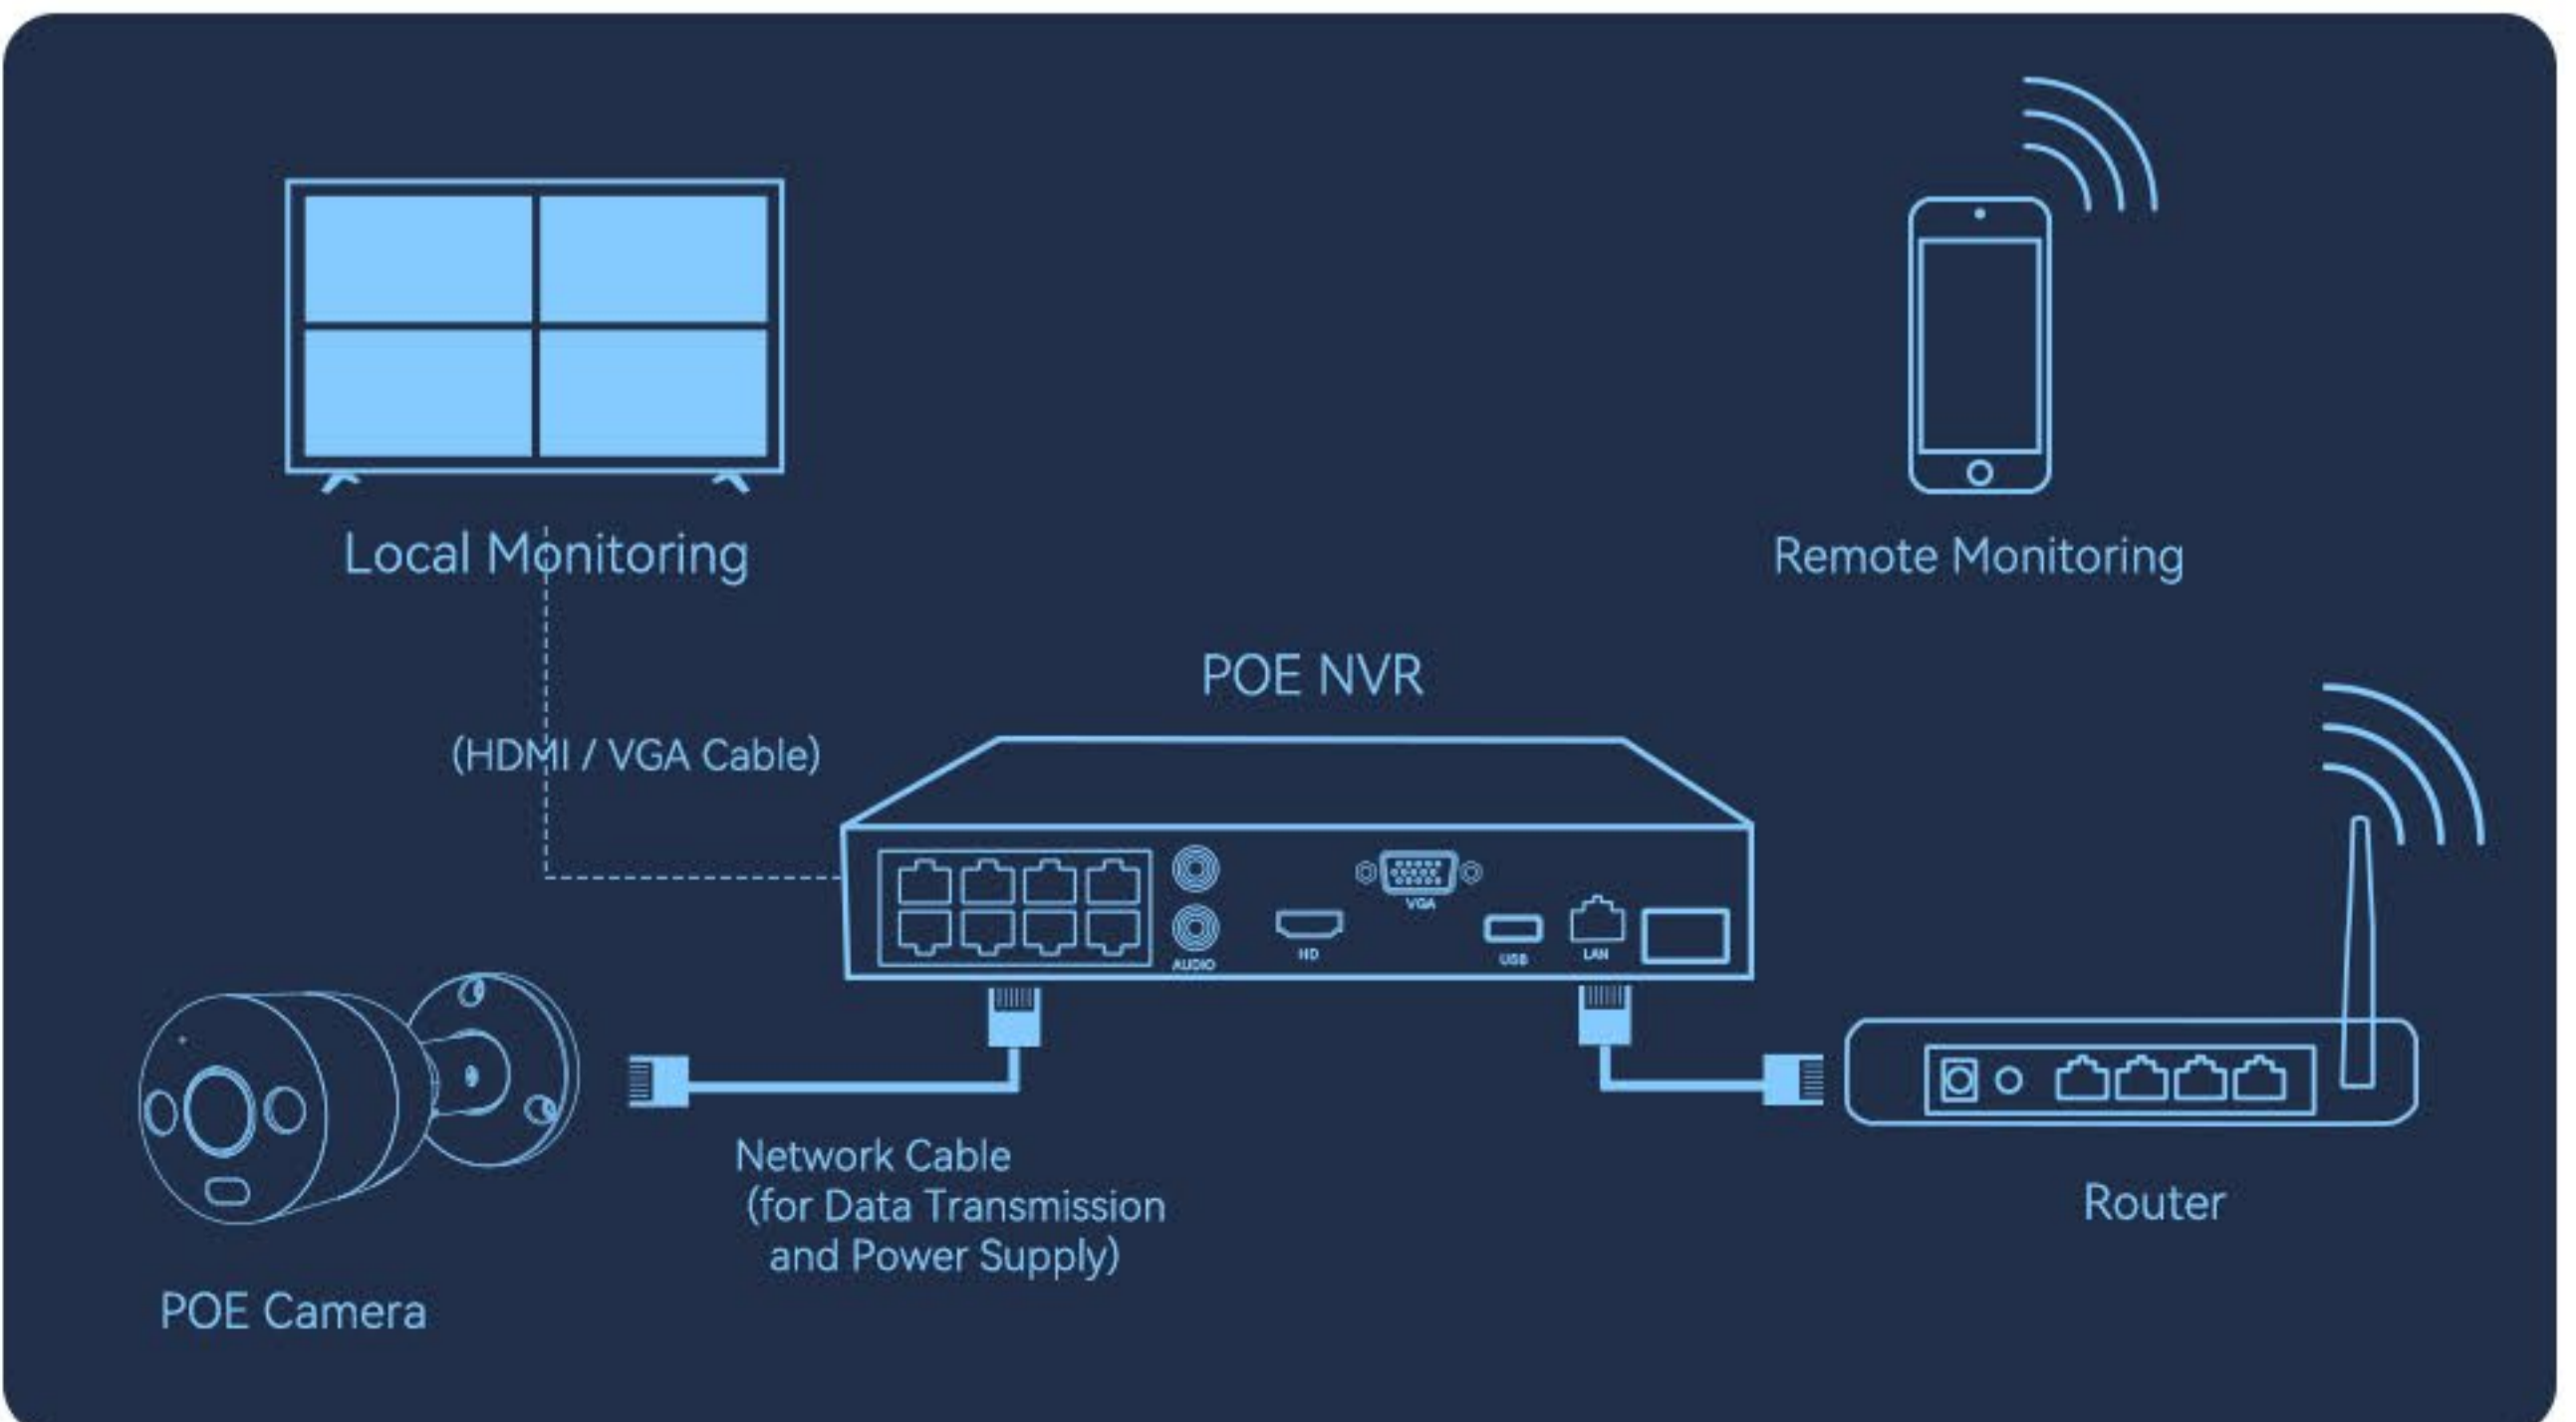

Connection Diagram

Multi-platform View

APP Remote Viewing

Real-time Monitoring

POE NVR

Real-time 4K Preview

For a hassle-free fix that handles both power and data, Opt for a POE NVR, and keep your worries at nada.

APP Remote Viewing

Real-time Monitoring

Longse

POE Kits

IP Security System

Power up with POE, Installation Made Easy

5MP / 8MP

4CH / 8CH

Longse

POE Kits

Power up with POE, Installation Made Easy

IP Security System

5MP / 8MP

4CH / 8CH

Longse

Wire-Free Security Systems